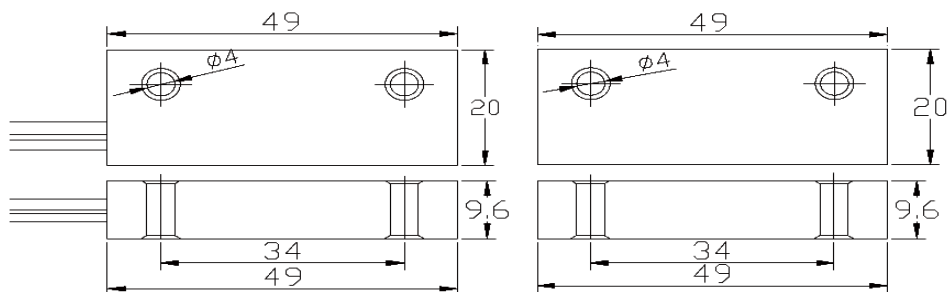

Magnetic Contacts

MC-57

Heavy Duty Magnetic Contact

- ✓ Aluminium Case
- ✓ Distance are over 30mm
- ✓ Voltage Rating: 100V DC
- ✓ Load Current Rating: 500mA
- ✓ Normally Close Contact

✓ For usage on:

- Steel Door