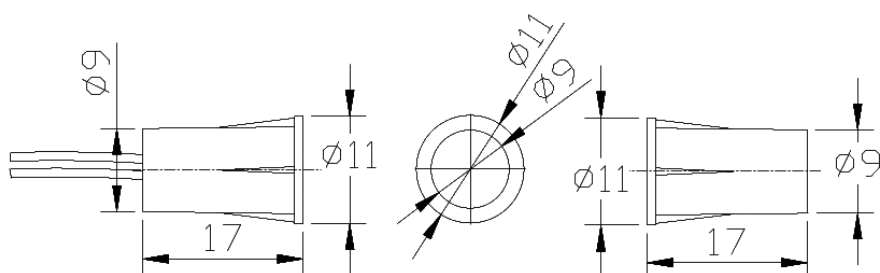

Magnetic Contacts

RC-33W

RC-33B

- ✓ Housing: ABS material
- ✓ Color: Off White / Brown
- ✓ Gap: 15-25mm
- ✓ Certificates: FCC,CE ,ROHS
- ✓ Leads: Standard 350mm in length

- ✓ For usage on:
 - Wooden door
 - Window