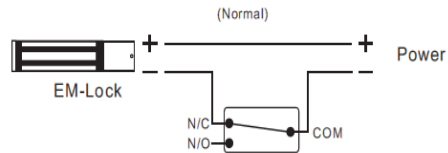

## **F2780P– Black Request to Exit Button (Push Button)**

- **Single Gang Press Switch**
- **c/w Silk Screen 'PRESS'**
- **Impact Resistant**
- **For Indoor usage only**
- **Size: (L85x W85)mm**
- **Materials: Polycarbonate**
- **Black color**
- **Glossy surface**