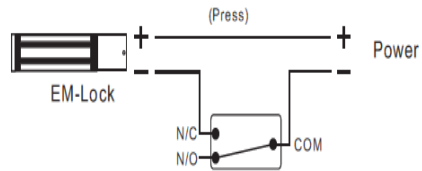

## **F2780P– Black Request to Exit Button (Push Button)**

- **Single Gang Press Switch**
- **c/w Silk Screen 'PRESS'**
- **Impact Resistant**
- **For Indoor usage only**
- **Size: (L85x W85)mm**
- **Materials: Polycarbonate**
- **Black color**
- **Glossy surface**