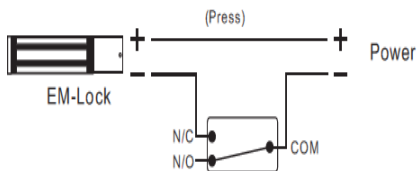

F2780P

Request to Exit Button (Push Button)

- Single Gang Press Switch
- c/w Silk Screen 'PRESS'
- Impact Resistant
- For Indoor usage only
- Size: (L85x W85)mm
- Materials: Polycarbonate
- Brand: FYM

Ascendo Pte Ltd