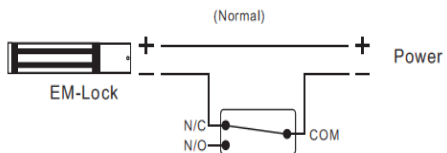

F2780P

Request to Exit Button (Push Button)

- Single Gang Press Switch
- c/w Silk Screen 'PRESS'
- Impact Resistant
- For Indoor usage only
- Size: (L85x W85)mm
- Materials: Polycarbonate
- Brand: FYM

Ascendo Pte Ltd