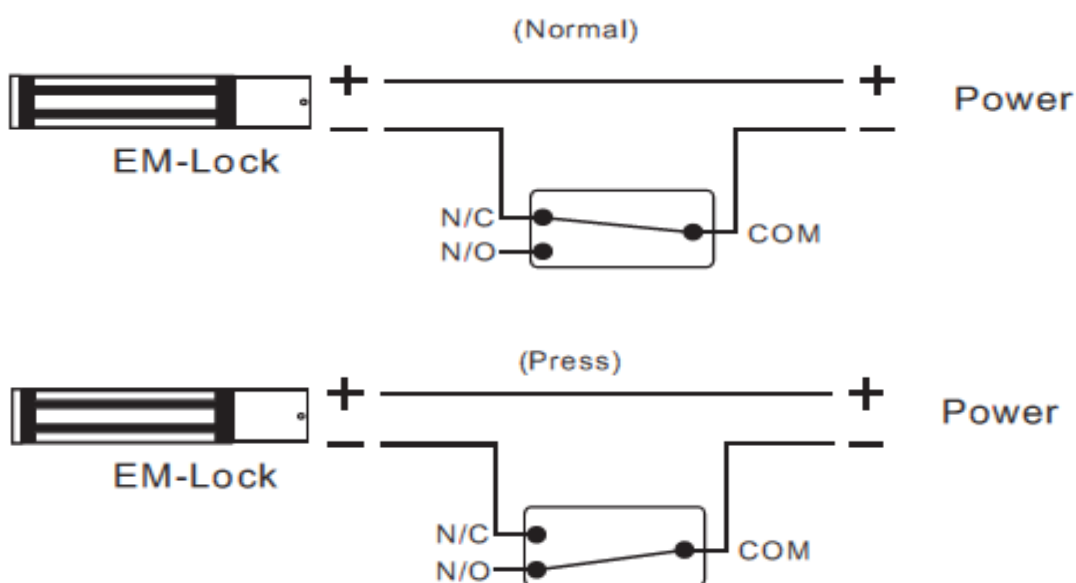

Exit Push Button

F2780P

F2780P Silver

F2780P Black

- ✓ Single Gang press switch
- ✓ Silk screen "Press"
- ✓ Impact resistant
- ✓ Material: Polycarbonate
- ✓ Dimensions: 85 x 85 mm
- ✓ Indoor usage

Different prices for each color