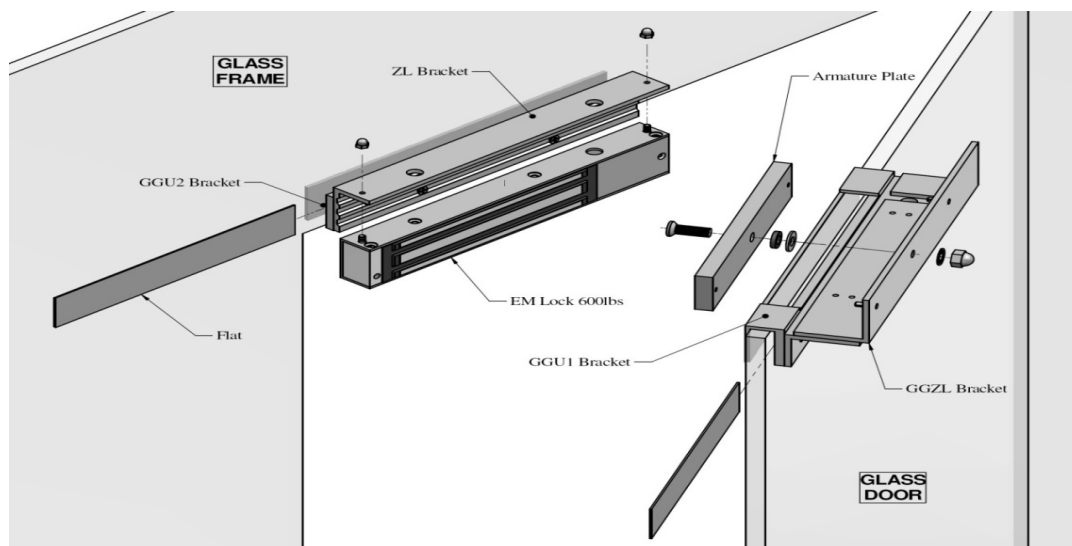

Mounting Bracket

GG-275

For frameless glass door

Ascendo Pte Ltd

85 Playfair Road, #06-02 Tong Yuan Industrial Building, Singapore 368000

Tel: 6741 1218 Fax: 6741 8991

Email: sales@ascendo.com.sg