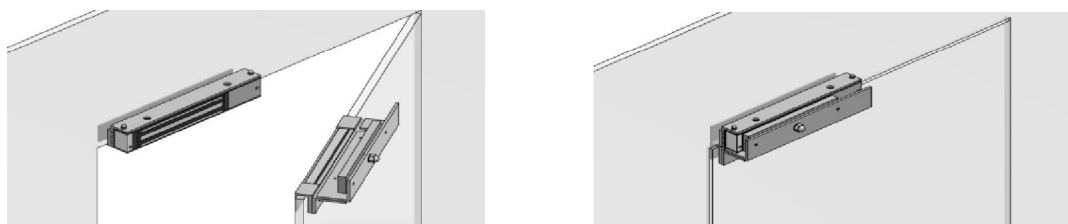

Mounting Bracket

GG-275

For frameless glass door

Ascendo Pte Ltd

85 Playfair Road, #06-02 Tong Yuan Industrial Building, Singapore 368000

Tel: 6741 1218 Fax: 6741 8991

Email: sales@ascendo.com.sg