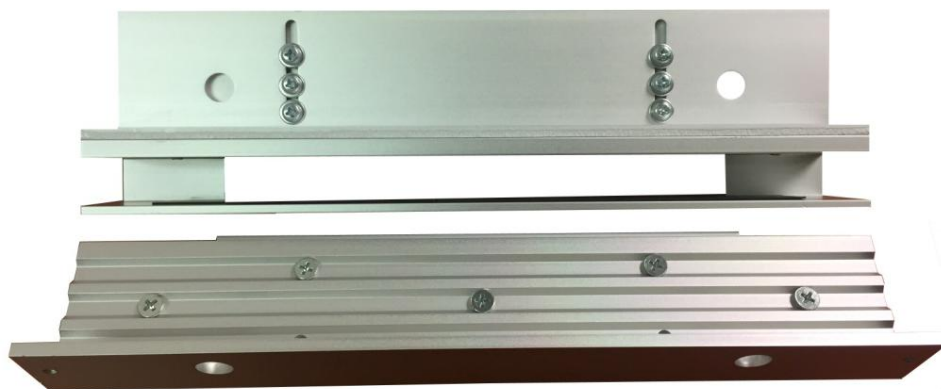

Mounting Bracket

GG-275

For frameless glass door

Ascendo Pte Ltd

85 Playfair Road, #06-02 Tong Yuan Industrial Building, Singapore 368000

Tel: 6741 1218 Fax: 6741 8991

Email: sales@ascendo.com.sg