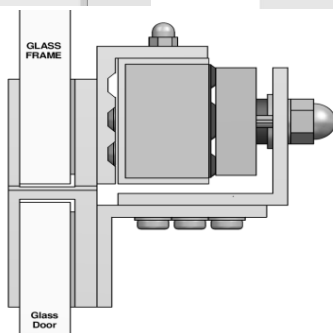

Mounting Bracket

GG-275

For frameless glass door

Ascendo Pte Ltd

85 Playfair Road, #06-02 Tong Yuan Industrial Building, Singapore 368000

Tel: 6741 1218 Fax: 6741 8991

Email: sales@ascendo.com.sg