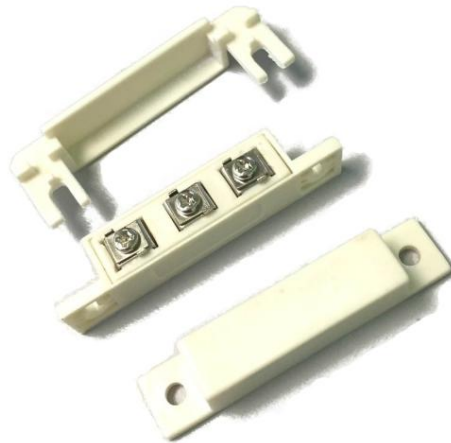

Magnetic Contacts

MC-31 NONC

- ✓ Housing: ABS material
- ✓ Color: White
- ✓ Surface Mount
- ✓ Over 16mm \pm 5mm
- ✓ Normally Close : Normally Open
- ✓ Screw Type Terminals

- ✓ For usage on:
 - Wooden door
 - Window