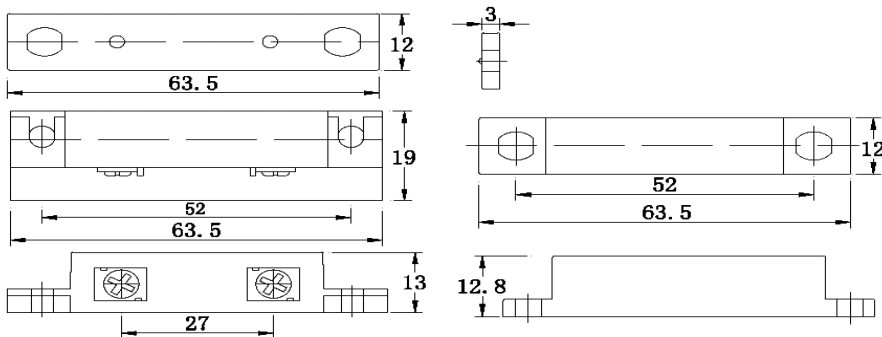

# Magnetic Contacts

MC-31W

MC-31B

- ✓ Housing: ABS material
- ✓ Color: Off White / Brown
- ✓ Gap: 15-25mm
- ✓ Normally Close
- ✓ Certificates: FCC,CE ,ROHS
- ✓ Screw terminal connect surface
  
- ✓ For usage on:
  - Wooden door
  - Window