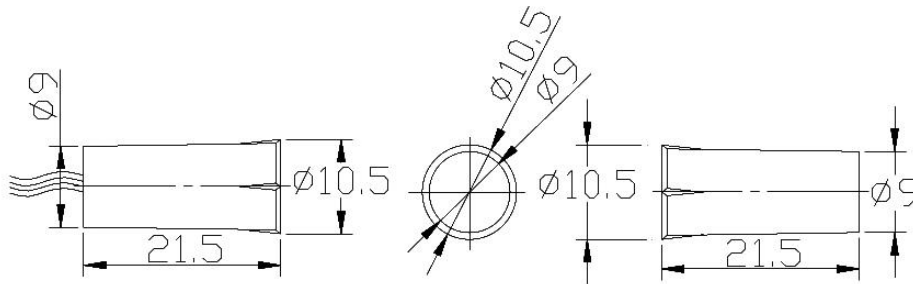

Magnetic Contacts

RC-35W

RC-35B

Concealed magnetic contacts for installation of doors and windows.
Protection for door access and alarm systems.

- ✓ Flush mount / Concealed contact
- ✓ Color: Off White / Brown
- ✓ 3/8" Diameter Press fit mount
- ✓ Gap: Over 18mm
- ✓ Normally Close
- ✓ Certificates: CE