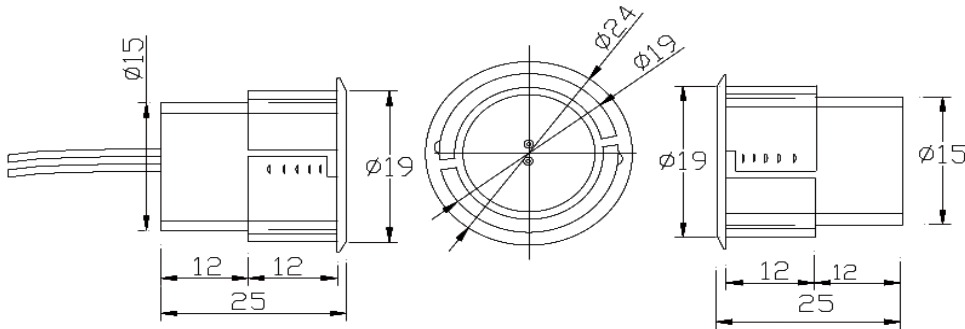

Magnetic Contacts

RC-36W

RC-36B

- ✓ Housing: ABS material
- ✓ Color: Off White / Brown
- ✓ Gap: 30-40mm
- ✓ Normally Close
- ✓ Certificates: FCC,CE ,ROHS
- ✓ Leads: Standard 350mm in length

- ✓ For usage on:
 - Wooden door
 - Window