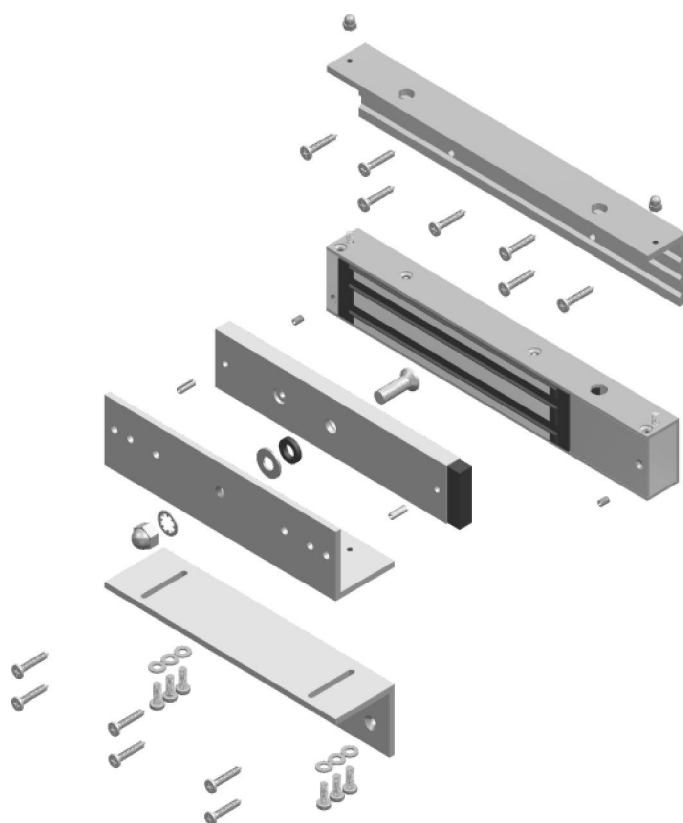

Mounting Bracket

ZL-300

ZL Bracket for in swing door

Ascendo Pte Ltd

85 Playfair Road, #06-02 Tong Yuan Industrial Building, Singapore 368000

Tel: 6741 1218 Fax: 6741 8991

Email: sales@ascendo.com.sg