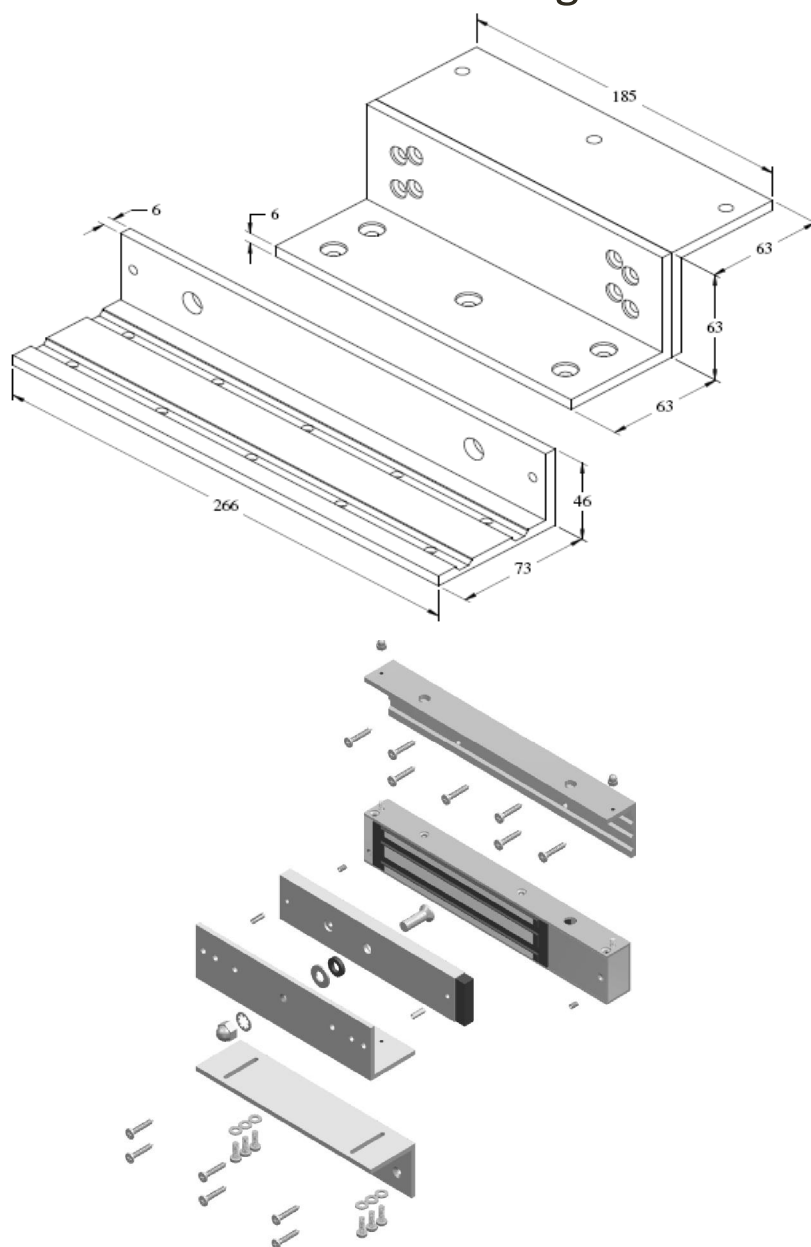

Mounting Bracket

ZL-545

ZL Bracket for in swing door

Ascendo Pte Ltd

85 Playfair Road, #06-02 Tong Yuan Industrial Building, Singapore 368000

Tel: 6741 1218 Fax: 6741 8991

Email: sales@ascendo.com.sg