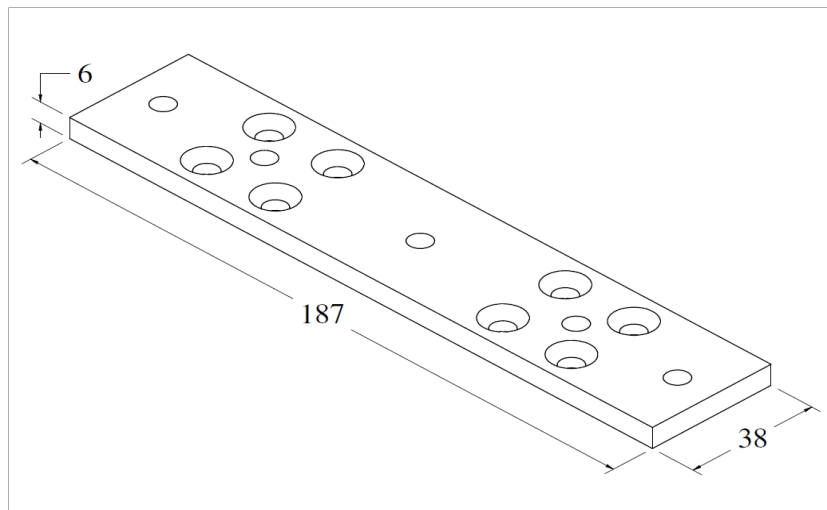

**600 LBS EM LOCK**  
**AH-275 ARMATURE HOUSING**  
Dimension : 188mm (L) X 45mm(W) X 17mm(H)

**600 LBS EM LOCK**  
**AB-275 ARMATURE BASE**  
Dimension : 187mm (L) X 38mm(W)  
Thickness : 6mm