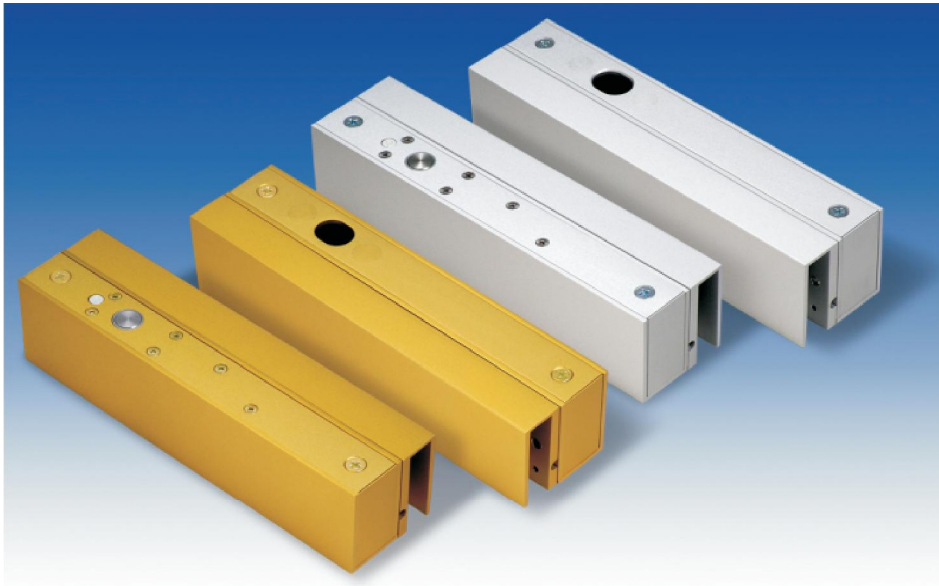

# Dropbolt

EB-195VGL  
(Silver color)

Dropbolt for frameless glass door  
(Door & frame glass)

- ✓ Fail safe (Power to lock)
- ✓ Operating voltage: 12V DC
- ✓ Net Weight: 2.1kg
- ✓ Current draw: Pull in: 0.9A; Holding 0.3, 12V DC