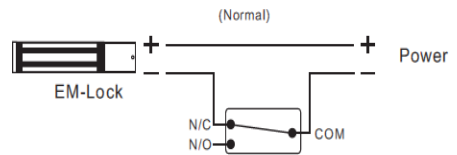

**F2780P – Grey Font  
Request to Exit Button  
(Push Button)**

- **Single Gang Press Switch**
- **c/w Silk Screen 'PRESS'**
- **Impact Resistant**
- **For Indoor usage only**
- **Size: (L85x W85)mm**
- **Materials: Polycarbonate**
- **Brand: FYM**