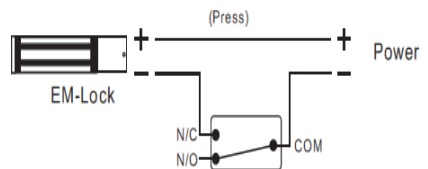

**F2780P – Grey Font  
Request to Exit Button  
(Push Button)**

- **Single Gang Press Switch**
- **c/w Silk Screen 'PRESS'**
- **Impact Resistant**
- **For Indoor usage only**
- **Size: (L85x W85)mm**
- **Materials: Polycarbonate**
- **Brand: FYM**